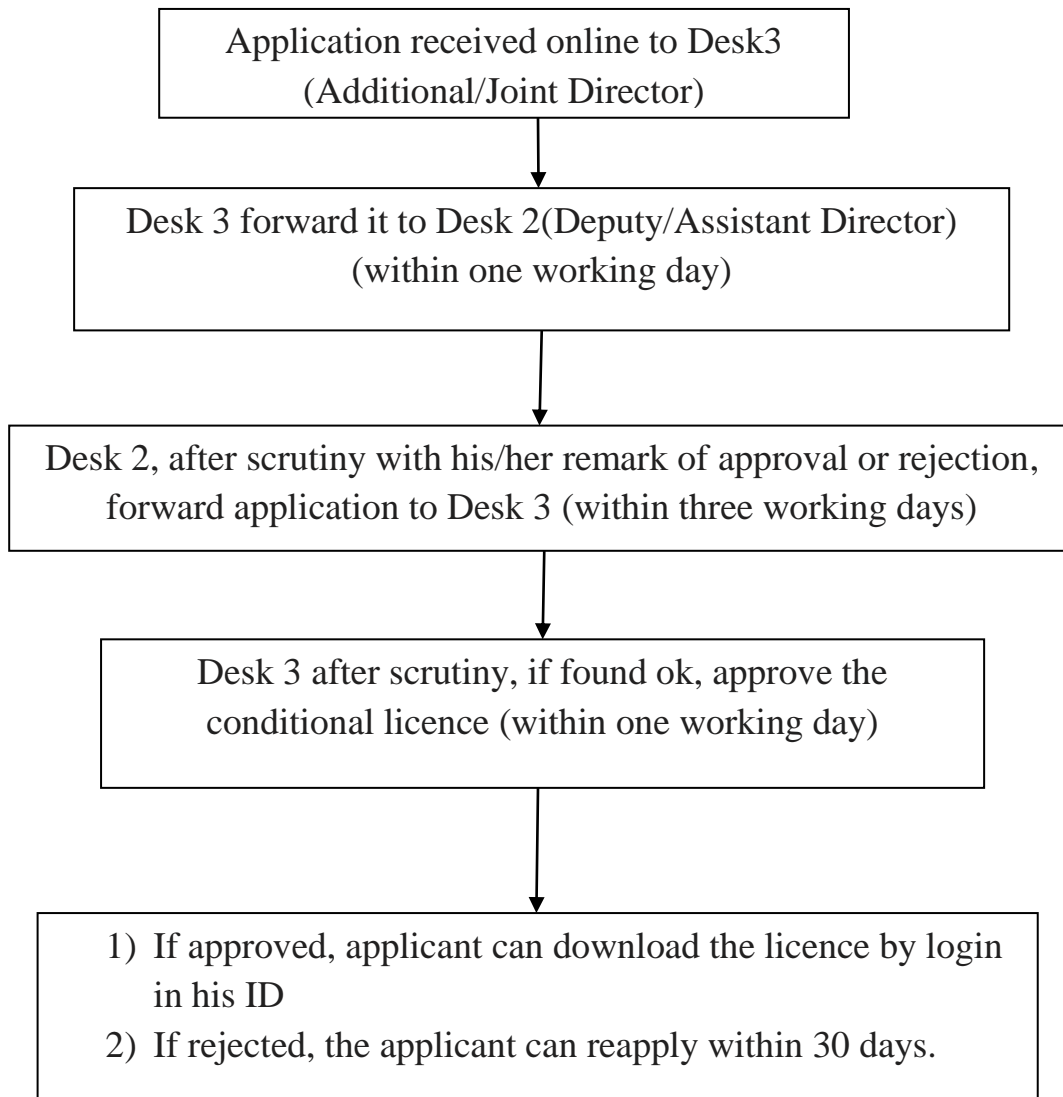

Flow Diagram for Registration and Grant of Licence for Non Hazardous Factory at DISH Department level

Flow Diagram for Registration and Grant of Licence for Hazardous Factory at DISH Department level